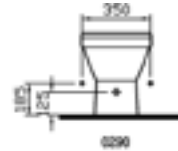

- 5329 80cm Washbasin
£169
- 51860 80cm Oak shelf
£326

- 5306 40cm Corner basin
£73
- 6936 Full pedestal
£39

- 5307 55cm Semi-recessed basin - round
£104

- 5321 Compact WC pan
£167
- 5322 Close-coupled cistern top flush (including fittings)
£104
- 48 Seat
£43

- 5318 52cm Wall-hung WC
£151
- 48 Seat
£43

- 5320 48cm Wall-hung WC
£151
- 57 Seat
£56

S50

5323 Back-to-wall WC pan
£151
 48 Seat
£43

5325 Bidet
£151

Mia

4230 60cm Washbasin 1 or 2TH
£98
 4021 Full pedestal
£57