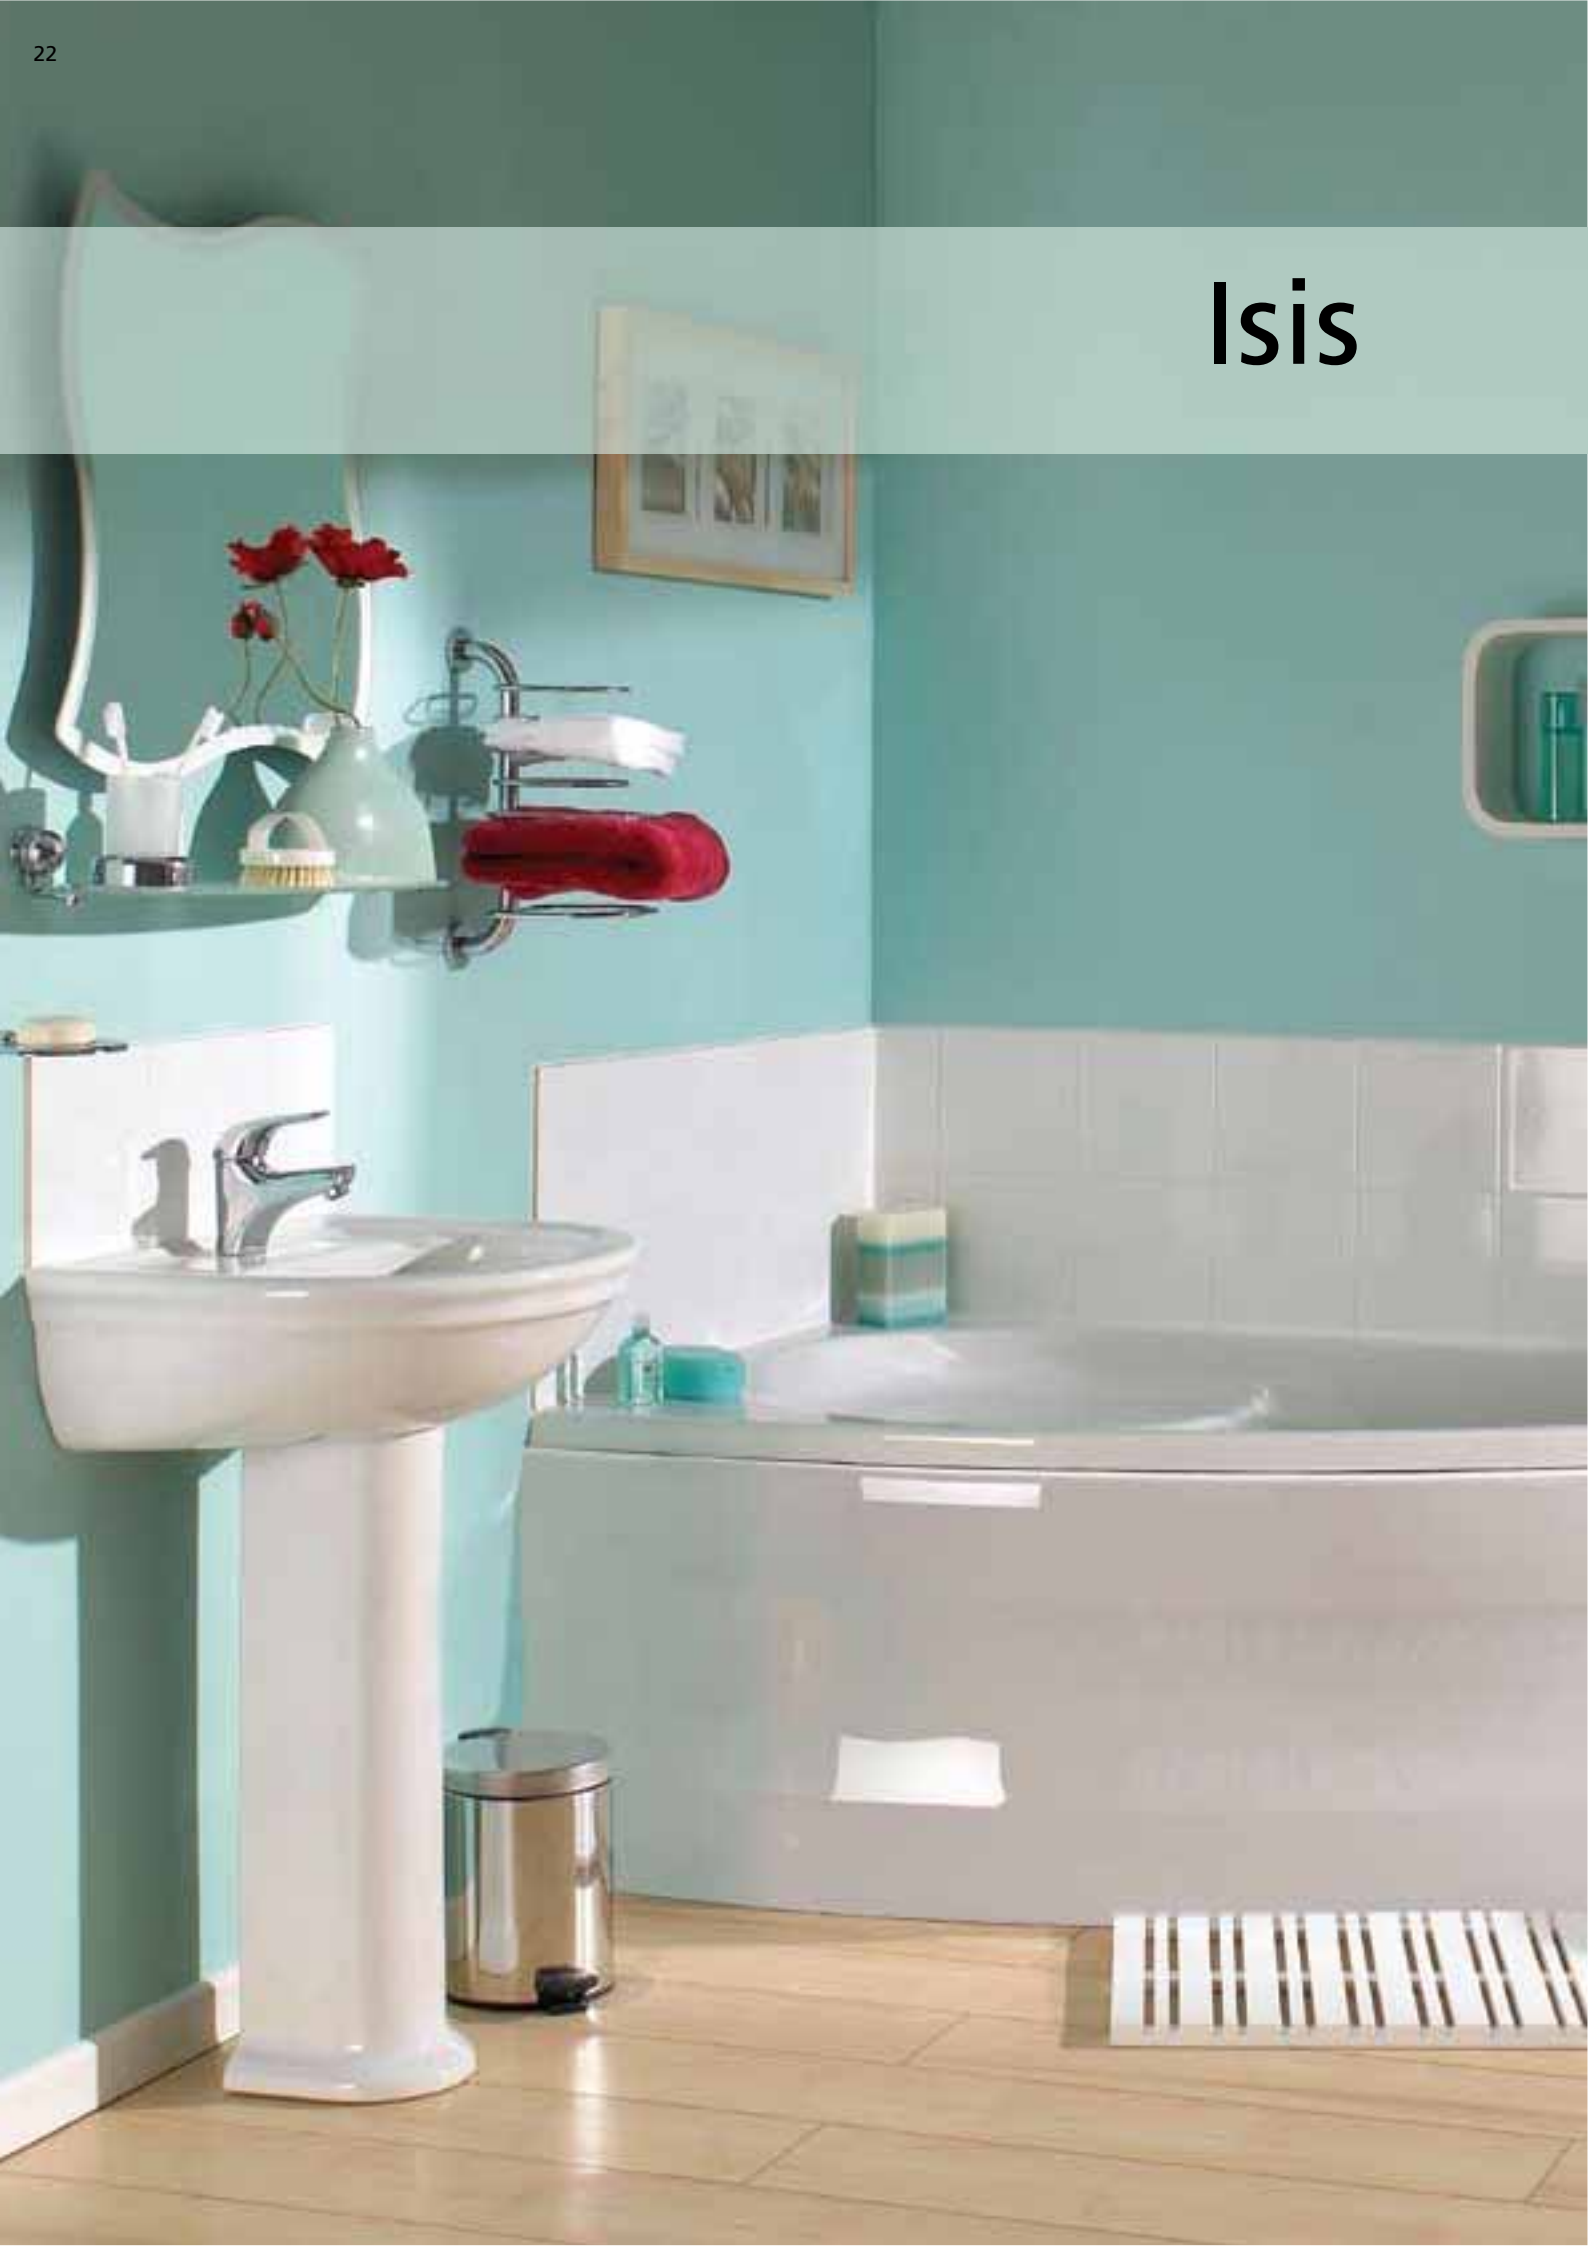

Buckingham 63cm washbasin and full pedestal, close-coupled WC and bidet.

Layton

Layton offers simple yet stylish good looks for any bathroom.

Layton back-to-wall WC pan

Layton 55cm semi-recessed basin

Layton 55cm washbasin and full pedestal and Optima 170cm shower bath RH. Minimax brassware and Slim mirror (horizontal).

Layton

Make the most of a small space with a corner WC and cloakroom basin.

Layton 50cm washbasin and half pedestal

Layton 45cm washbasin and full pedestal

Layton corner WC with corner Optima unit

Layton 50cm cloakroom basin and pedestal, close-coupled WC pan with corner cistern.
Atlas brassware.

Isis

A contemporary look with eye-catching detail, Isis simply has subtle style.

Optima offset bath LH

Isis 57cm washbasin and full pedestal

Isis 57cm washbasin and full pedestal, close-coupled WC and Optima 150cm offset bath RH. Ares brassware, Spiral mirror and Arkiteka accessories.

Kingston

With options to suit all styles and sizes, the gentle curves give Kingston a charmingly traditional feel.

Kingston 57cm washbasin and full pedestal

Trio bath filler

Kingston close-coupled WC pan and cistern