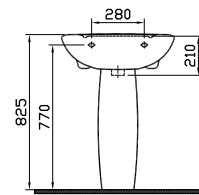

- 5318 52cm Wall-hung WC
£151
- 48 Seat
£43

- 5320 48cm Wall-hung WC
£151
- 57 Seat
£56

S50

5323 Back-to-wall WC pan
£151
 48 Seat
£43

5325 Bidet
£151

Mia

4230 60cm Washbasin 1 or 2TH
£98
 4021 Full pedestal
£57