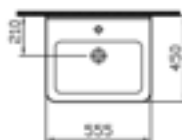

- 5309 55cm Washbasin - rectangular
  £94
- 5316 Half pedestal, large
  £39
- 6936 Full pedestal
  £39