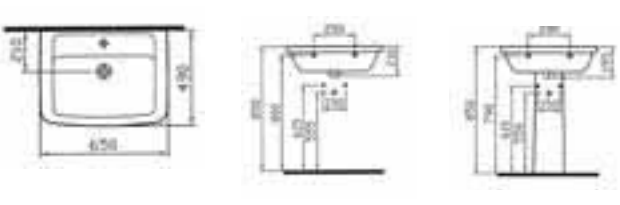

Form 300

5240 45cm Washbasin
£83
5239 Half pedestal, small
£53

5241 55cm Washbasin
£97
5249 Half pedestal, large
£53
5237 Full pedestal
£53