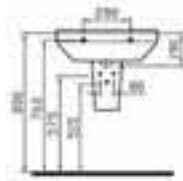

- 5302 60cm Washbasin - round
  £94
- 5316 Half pedestal, large
  £39
- 6936 Full pedestal
  £39