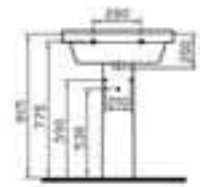

- 5311 65cm Washbasin - rectangular
  £94
- 5316 Half pedestal, large
  £39
- 6936 Full pedestal
  £39