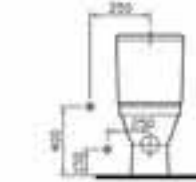

- 5329 80cm Washbasin
£169
- 51860 80cm Oak shelf
£326

- 5306 40cm Corner basin
£73
- 6936 Full pedestal
£39

- 5307 55cm Semi-recessed basin - round
£104

- 5321 Compact WC pan
£167
- 5322 Close-coupled cistern top flush (including fittings)
£104
- 48 Seat
£43