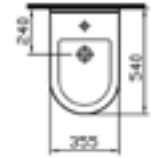

- 5329 80cm Washbasin
£169
- 51860 80cm Oak shelf
£326

- 5306 40cm Corner basin
£73
- 6936 Full pedestal
£39

- 5307 55cm Semi-recessed basin - round
£104

- 5321 Compact WC pan
£167
- 5322 Close-coupled cistern top flush (including fittings)
£104
- 48 Seat
£43

- 5318 52cm Wall-hung WC
£151
- 48 Seat
£43

- 5320 48cm Wall-hung WC
£151
- 57 Seat
£56

S50

5323 Back-to-wall WC pan
£151
 48 Seat
£43

5325 Bidet
£151

Mia

4230 60cm Washbasin 1 or 2TH
£98
 4021 Full pedestal
£57