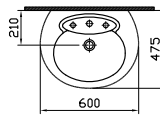

- 5318 52cm Wall-hung WC
£151
- 48 Seat
£43

- 5320 48cm Wall-hung WC
£151
- 57 Seat
£56

S50

5323 Back-to-wall WC pan
£151
 48 Seat
£43

5325 Bidet
£151

Mia

4230 60cm Washbasin 1 or 2TH
£98
 4021 Full pedestal
£57