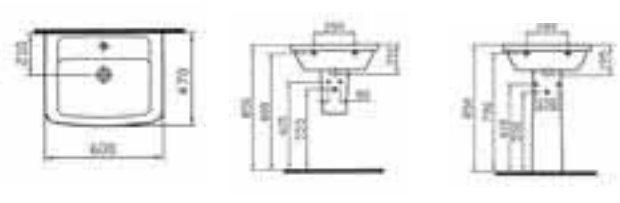

Form 300

5240 45cm Washbasin
£83
5239 Half pedestal, small
£53

5241 55cm Washbasin
£97
5249 Half pedestal, large
£53
5237 Full pedestal
£53

5242 60cm Washbasin
£101
5249 Half pedestal, large
£53
5237 Full pedestal
£53