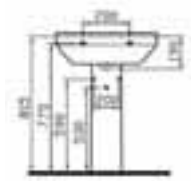

- 5302 60cm Washbasin - round
  £94
- 5316 Half pedestal, large
  £39
- 6936 Full pedestal
  £39