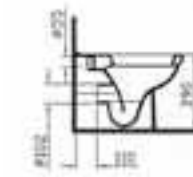

- 5238 Back-to-wall WC pan
  £196
- 48 Seat, Duraplast
  £43