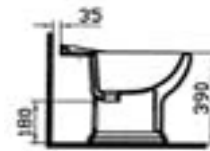

Kingston

6143 57cm Washbasin
1 or 2TH
£76
6400 Full pedestal
£38

6249 Universal close-coupled
WC pan
£103
6651 Close-coupled cistern
top flush (including fittings)
£84
05 Opal seat,
Duraplast, universal
£34

6643 Bidet
£148

Richmond

6066 57cm Washbasin
1 or 2TH
£76
6400 Full pedestal
£38

6249 Universal close-coupled
WC pan
£103
6415 Close-coupled cistern
top flush (including fittings)
£84
05 Opal seat,
Duraplast, universal
£34