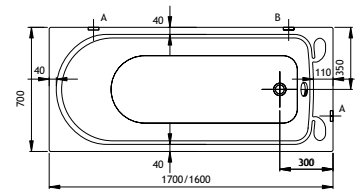

- 50380001000 Berwick bath 170x70cm
  £154
- 50370001000 Berwick bath 160x70cm
  £154
- 59990038000 Leg set
  £19