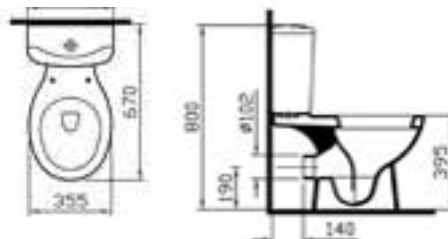

- 6623 Close-coupled WC pan
  £101
- 6656 Close-coupled cistern top flush (including fittings)
  £72
- 05 Opal seat, Duraplast, universal
  £34