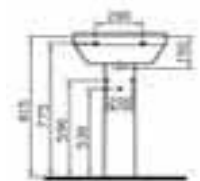

- 5309 55cm Washbasin - rectangular
  £94
- 5316 Half pedestal, large
  £39
- 6936 Full pedestal
  £39