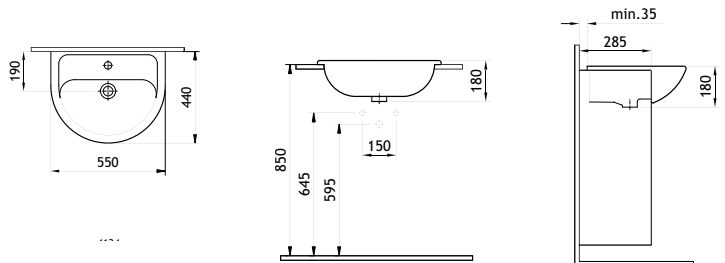

- 4134 55cm Semi-recessed washbasin 1 or 2TH
  £118