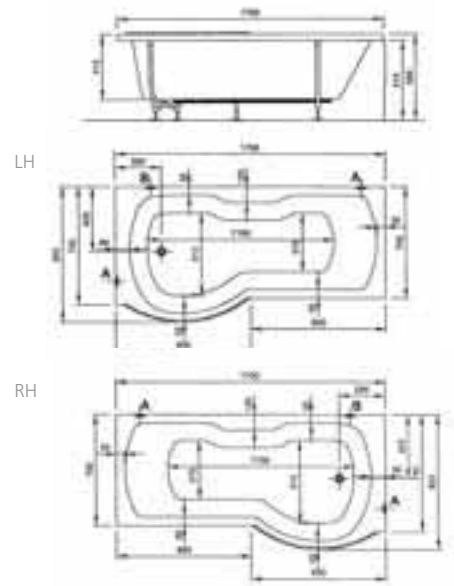

Buckingham 63cm washbasin and full pedestal, close-coupled WC and bidet.

Layton

Layton offers simple yet stylish good looks for any bathroom.

Layton back-to-wall WC pan

Layton 55cm semi-recessed basin

Layton 55cm washbasin and full pedestal and Optima 170cm shower bath RH. Minimax brassware and Slim mirror (horizontal).

Polar 100cm washbasin unit and mirror

Polar corner unit and mirror

Polar 60cm washbasin unit and mirror,
Optima 170cm shower bath RH.
Minimax brassware.

Form 300

Fit for a 5-star hotel or your own home. Form 300 is a statement that agrees with virtually any bathroom environment.

- 5238 Back-to-wall WC pan
£196
- 48 Seat, Duraplast
£43

- 5247 Wall-hung WC pan
£206
- 48 Seat, Duraplast
£43

- 5229 Bidet
£196

Baths

- 52430001000 Optima double-ended bath 170x75cm **£217**
- 59990243000 Leg set **£42**

LH RH

- Optima shower bath
- 52410001000 Left hand 170x70cm **£282**
- 52420001000 Right hand 170x70cm **£282**
- 59990241000 Leg set **£45**
- 52400001000 Shower bath front panel **£139**
- 52470001000 Shower bath end panel **£73**
- OPSC 150 Optima bath screen **£475**