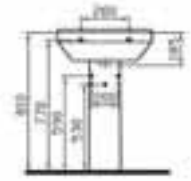

- 5301 55cm Washbasin - round
  £94
- 5316 Half pedestal, large
  £39
- 6936 Full pedestal
  £39