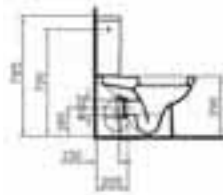

5243 65cm Washbasin
£121
5249 Half pedestal, large
£53
5237 Full pedestal
£53

5230 Semi-recessed basin
£125

Form 300

- 5226 Close-coupled WC pan
£171
- 5227 Close-coupled cistern
top flush (including fittings)
£106
- 48 Seat, Duraplast
£43