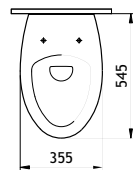

4022 Back-to-wall WC pan
£151
09 Seat, Duraplast
£39

4030 Bidet
£148