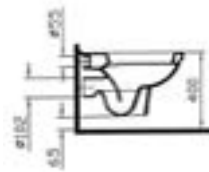

- 5247 Wall-hung WC pan
  £206
- 48 Seat, Duraplast
  £43

- 5229 Bidet
  £196