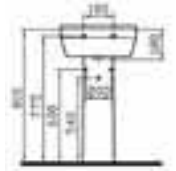

Baths

Baths	46-47
-------	-------

Brassware

Slope	48
Atlas	48
Ares	49
Trio	49
Minimax	50
Cleo	50

Accessories

Slope	51
Ilia	52
Arkitekta	53
Minimax	54
Mirrors	55

S50

- 5300 45cm Cloakroom washbasin - round
£73
- 5315 Half pedestal, small
£39
- 6936 Full pedestal
£39