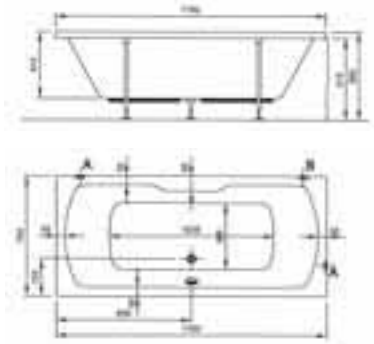

- 5238 Back-to-wall WC pan
£196
- 48 Seat, Duraplast
£43

- 5247 Wall-hung WC pan
£206
- 48 Seat, Duraplast
£43

- 5229 Bidet
£196

Baths

- 52430001000 Optima double-ended bath 170x75cm **£217**
- 59990243000 Leg set **£42**