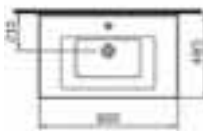

- 5310 60cm Washbasin - rectangular
£94
- 5316 Half pedestal, large
£39
- 6936 Full pedestal
£39

S50

- 5311 65cm Washbasin - rectangular
£94
- 5316 Half pedestal, large
£39
- 6936 Full pedestal
£39

- 5328 65cm Washbasin
£139
- 51858 65cm Oak shelf
£286

- 5329 80cm Washbasin
£169
- 51860 80cm Oak shelf
£326

- 5306 40cm Corner basin
£73
- 6936 Full pedestal
£39

- 5307 55cm Semi-recessed basin - round
£104

- 5321 Compact WC pan
£167
- 5322 Close-coupled cistern top flush (including fittings)
£104
- 48 Seat
£43