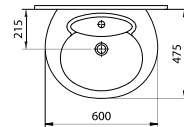

4071 60cm Semi-recessed washbasin 1TH
£144