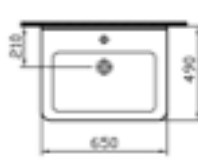

- 5311 65cm Washbasin - rectangular
  £94
- 5316 Half pedestal, large
  £39
- 6936 Full pedestal
  £39