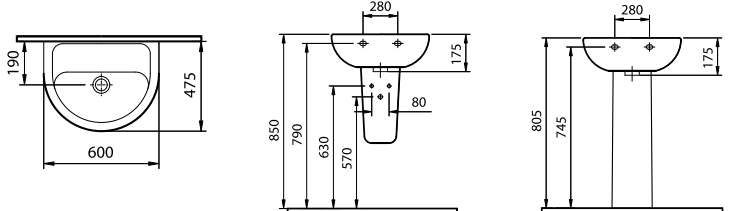

- 5003 60cm Washbasin 1 or 2TH
  £48
- 5006 Half pedestal, large
  £39
- 6936 Full pedestal
  £39