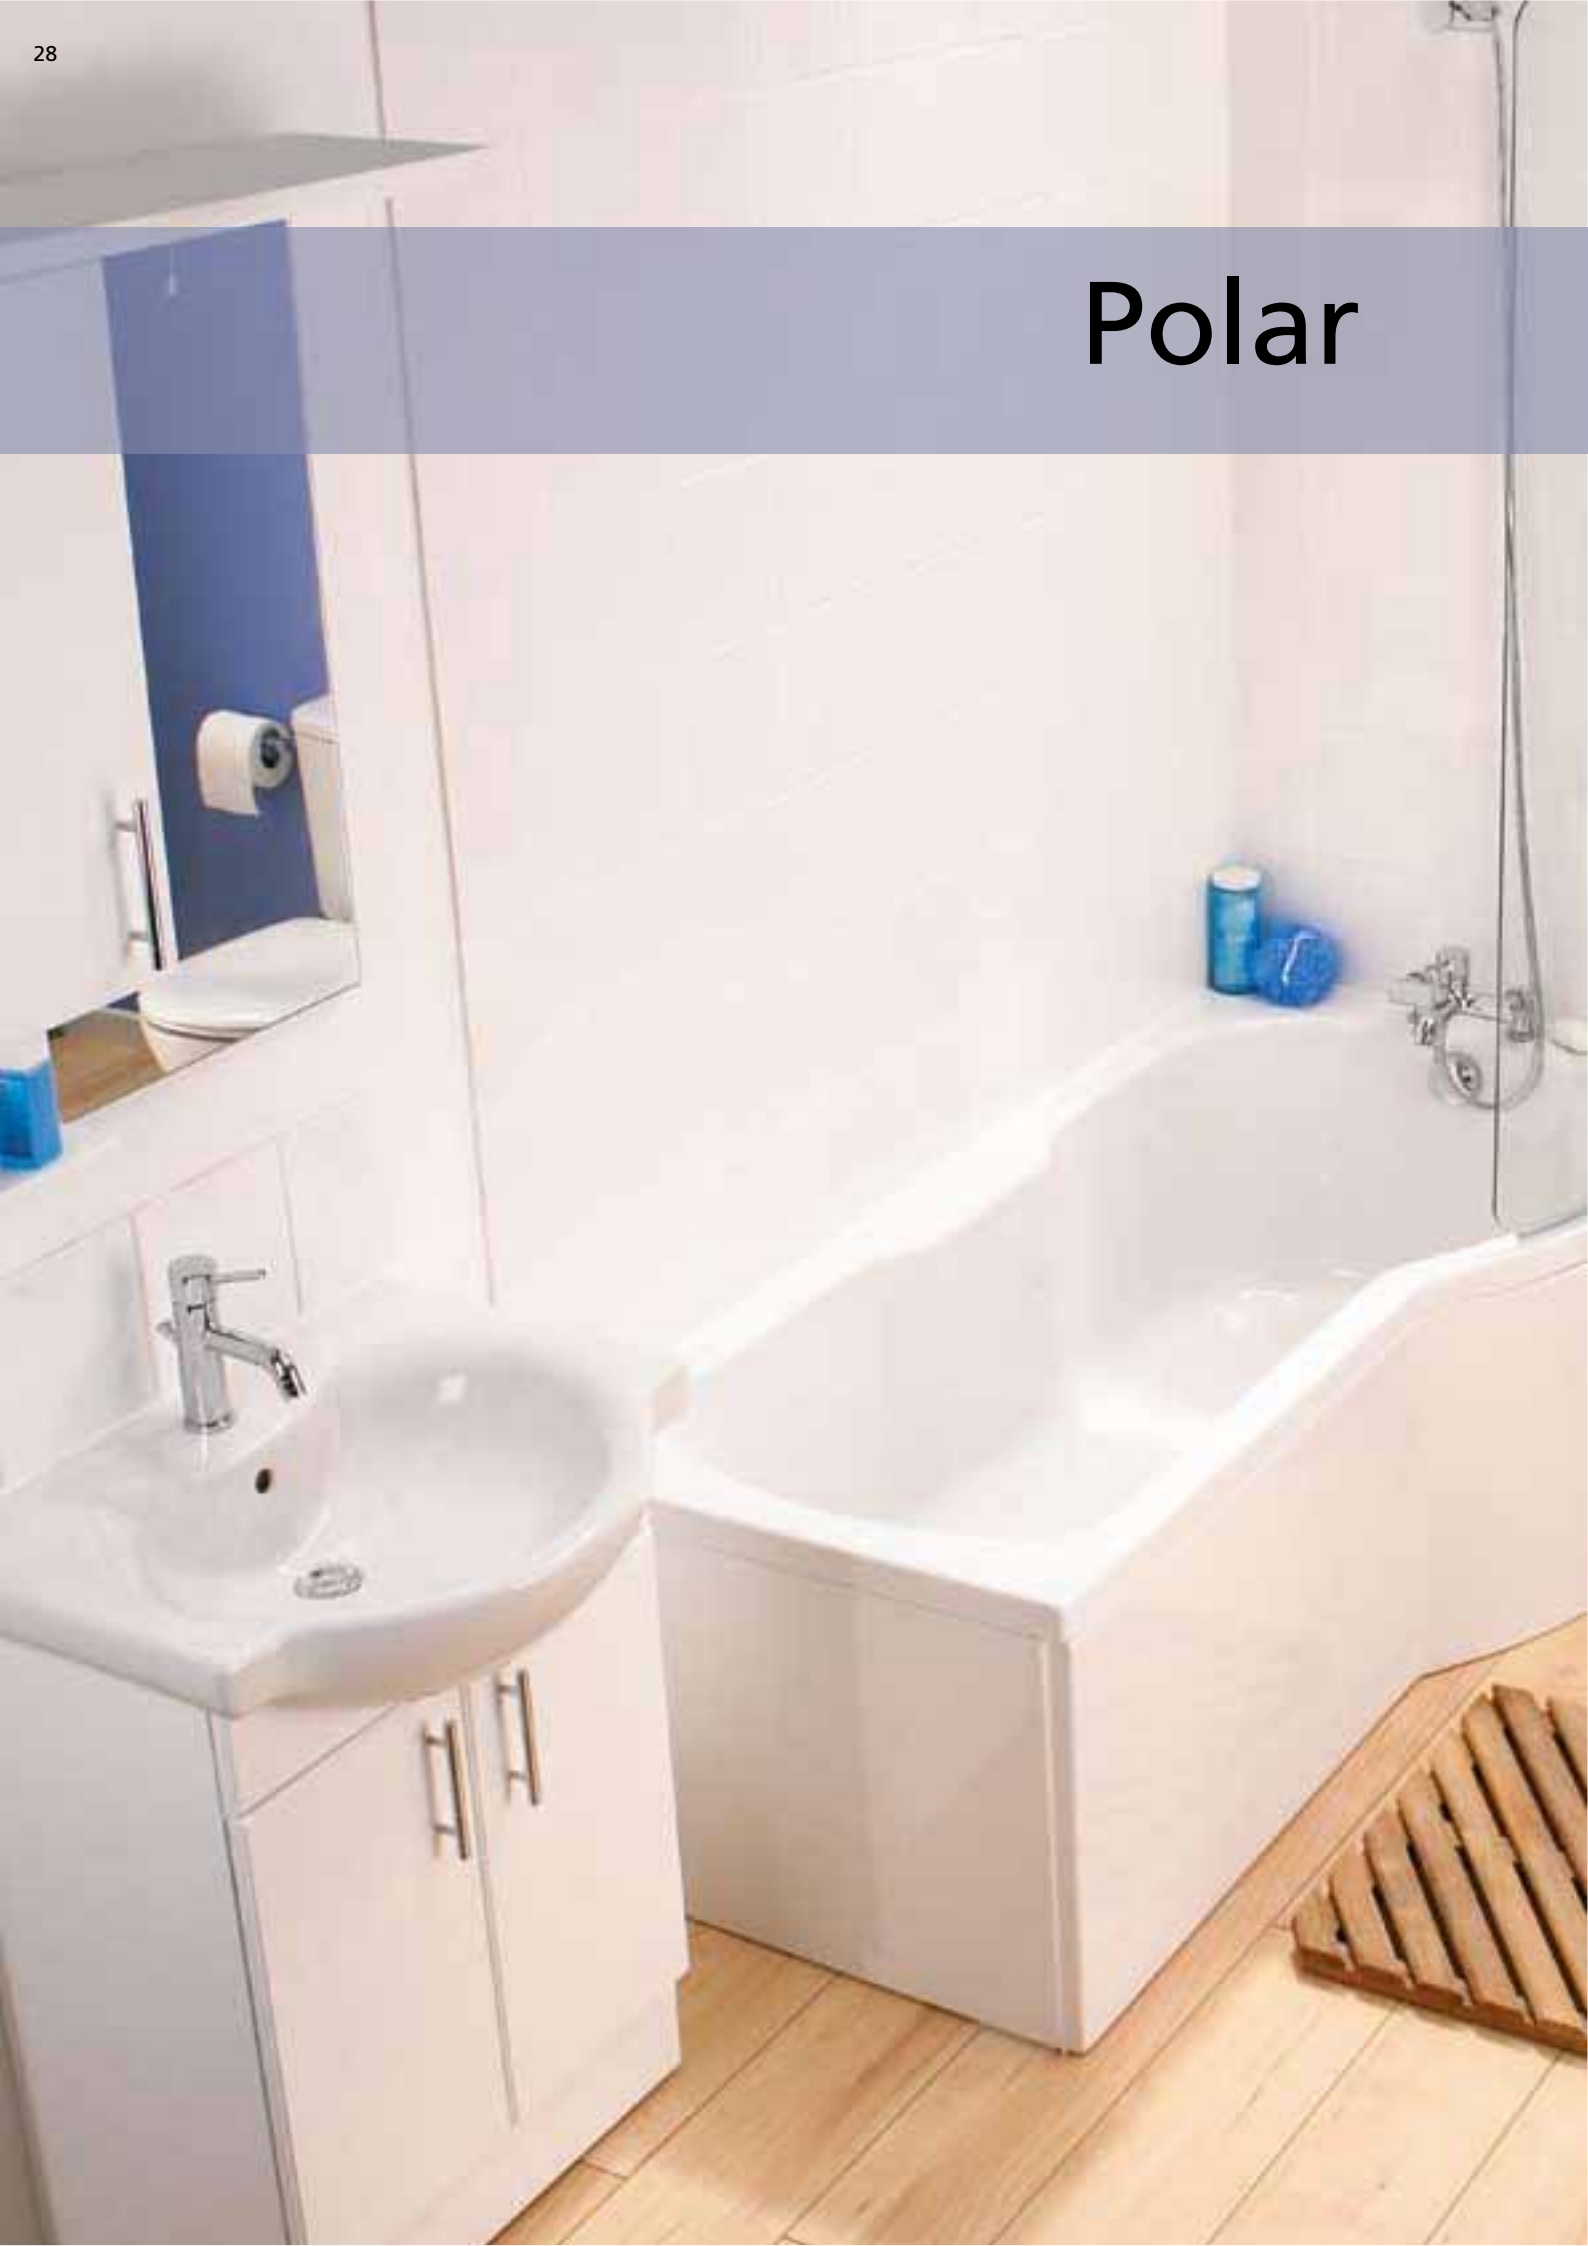

Buckingham 63cm washbasin and full pedestal, close-coupled WC and bidet.

Layton

Layton offers simple yet stylish good looks for any bathroom.

Layton back-to-wall WC pan

Layton 55cm semi-recessed basin

Layton 55cm washbasin and full pedestal and Optima 170cm shower bath RH. Minimax brassware and Slim mirror (horizontal).

Kingston 57cm washbasin and full pedestal, close-coupled WC and Optima 170cm bath. Trio brassware.

Richmond

Both functional and stylish, Richmond makes a real statement.

Richmond 57cm washbasin and full pedestal

Richmond close-coupled WC pan and cistern

Richmond 57cm washbasin and full pedestal, close-coupled WC and Optima 170cm bath. Trio brassware.

Polar

This range of five washbasin units with coordinating mirrors solves storage needs.

Polar 100cm washbasin unit and mirror

Polar corner unit and mirror

Polar 60cm washbasin unit and mirror,
Optima 170cm shower bath RH.
Minimax brassware.

Form 300

Fit for a 5-star hotel or your own home. Form 300 is a statement that agrees with virtually any bathroom environment.