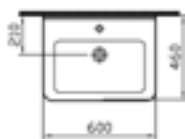

- 5310 60cm Washbasin - rectangular
  £94
- 5316 Half pedestal, large
  £39
- 6936 Full pedestal
  £39