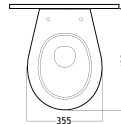

- 6875 Back-to-wall WC pan
  £107
- 05 Opal seat,
  Duraplast, universal
  £34

- 6990 Bidet
  £100