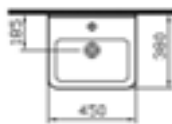

- 5308 45cm Cloakroom washbasin - rectangular
  £73
- 5315 Half pedestal, small
  £39
- 6936 Full pedestal
  £39