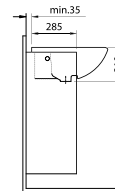

4071 60cm Semi-recessed washbasin 1TH
£144