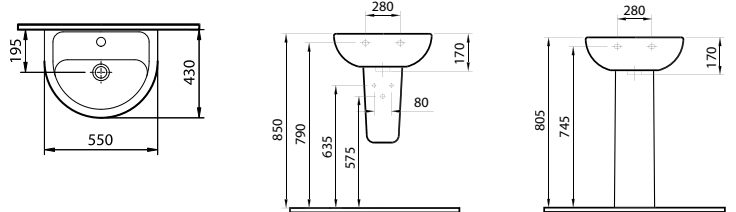

- 5002 55cm Washbasin 1 or 2TH
  £48
- 5006 Half pedestal, large
  £39
- 6936 Full pedestal
  £39