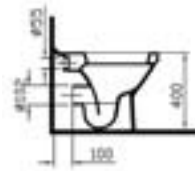

- 5318 52cm Wall-hung WC
£151
- 48 Seat
£43

- 5320 48cm Wall-hung WC
£151
- 57 Seat
£56

S50

5323 Back-to-wall WC pan
£151
 48 Seat
£43

5325 Bidet
£151

Mia

4230 60cm Washbasin 1 or 2TH
£98
 4021 Full pedestal
£57