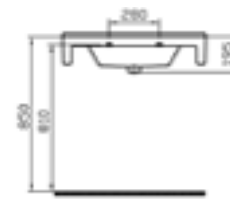

- 5329 80cm Washbasin
£169
- 51860 80cm Oak shelf
£326

- 5306 40cm Corner basin
£73
- 6936 Full pedestal
£39

- 5307 55cm Semi-recessed basin - round
£104

- 5321 Compact WC pan
£167
- 5322 Close-coupled cistern top flush (including fittings)
£104
- 48 Seat
£43