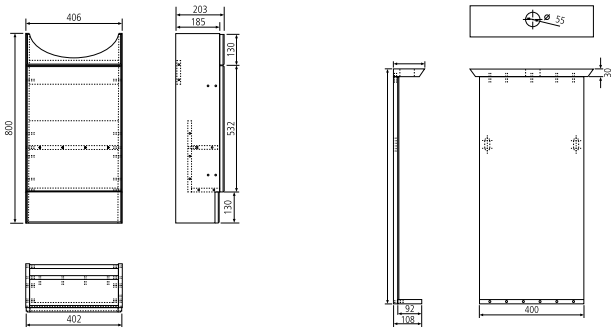

51009 45cm Unit including basin
£243
51010 Mirror, 45cm
£222