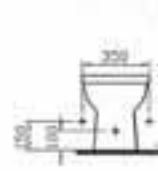

Form 300

- 5226 Close-coupled WC pan
  £171
- 5227 Close-coupled cistern
  top flush (including fittings)
  £106
- 48 Seat, Duraplast
  £43

- 5238 Back-to-wall WC pan
  £196
- 48 Seat, Duraplast
  £43

- 5247 Wall-hung WC pan
  £206
- 48 Seat, Duraplast
  £43

- 5229 Bidet
  £196