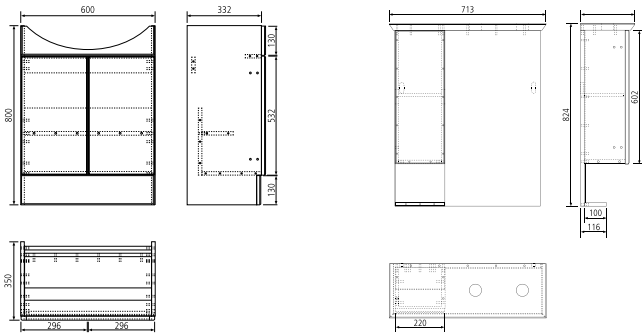

50962 60cm Unit including basin
£332
50948 Mirror, 60cm
£284