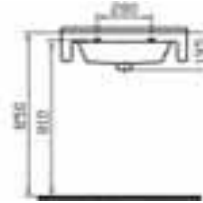

- 5310 60cm Washbasin - rectangular
£94
- 5316 Half pedestal, large
£39
- 6936 Full pedestal
£39

S50

- 5311 65cm Washbasin - rectangular
£94
- 5316 Half pedestal, large
£39
- 6936 Full pedestal
£39

- 5328 65cm Washbasin
£139
- 51858 65cm Oak shelf
£286

- 5329 80cm Washbasin
£169
- 51860 80cm Oak shelf
£326

- 5306 40cm Corner basin
£73
- 6936 Full pedestal
£39

- 5307 55cm Semi-recessed basin - round
£104

- 5321 Compact WC pan
£167
- 5322 Close-coupled cistern top flush (including fittings)
£104
- 48 Seat
£43