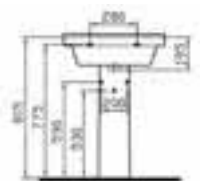

- 5310 60cm Washbasin - rectangular
  £94
- 5316 Half pedestal, large
  £39
- 6936 Full pedestal
  £39