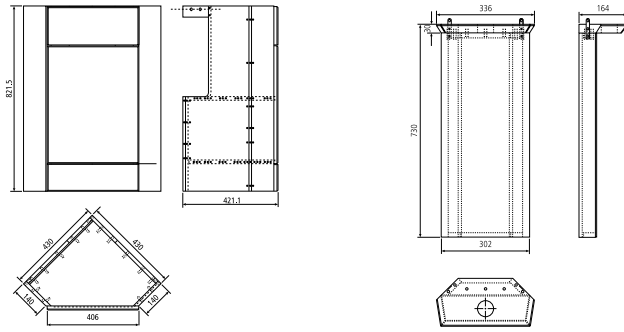

Polar

51011 Corner unit including basin
£320
51355 Corner mirror
£173