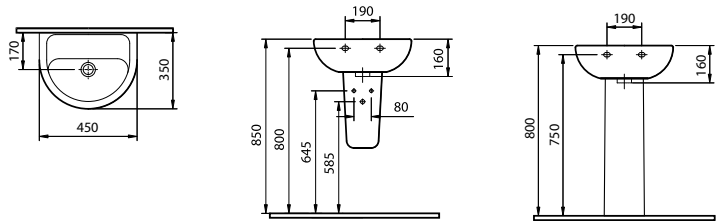

Layton

- 5000 45cm Cloakroom washbasin 1 or 2TH
  £48
- 5005 Half pedestal, small
  £39
- 6936 Full pedestal
  £39