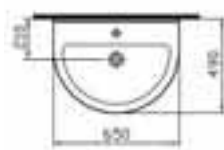

- 5303 65cm Washbasin - round
  £94
- 5316 Half pedestal, large
  £39
- 6936 Full pedestal
  £39