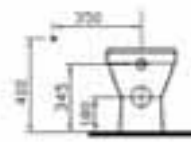

- 5329 80cm Washbasin
£169
- 51860 80cm Oak shelf
£326

- 5306 40cm Corner basin
£73
- 6936 Full pedestal
£39

- 5307 55cm Semi-recessed basin - round
£104

- 5321 Compact WC pan
£167
- 5322 Close-coupled cistern top flush (including fittings)
£104
- 48 Seat
£43

- 5318 52cm Wall-hung WC
£151
- 48 Seat
£43

- 5320 48cm Wall-hung WC
£151
- 57 Seat
£56

S50

5323 Back-to-wall WC pan
£151
 48 Seat
£43

5325 Bidet
£151

Mia

4230 60cm Washbasin 1 or 2TH
£98
 4021 Full pedestal
£57