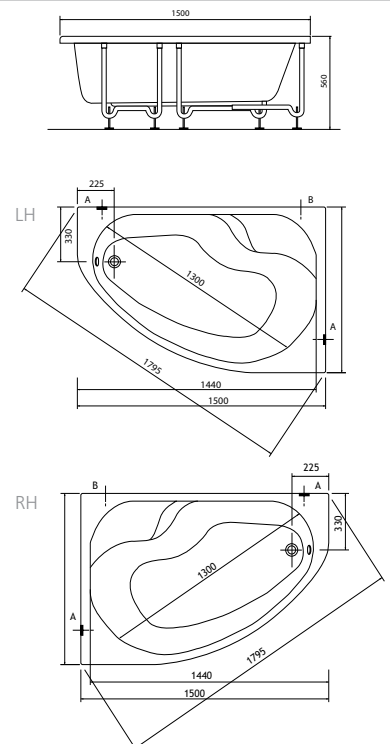

Polar 100cm washbasin unit and mirror

Polar corner unit and mirror

Polar 60cm washbasin unit and mirror,
Optima 170cm shower bath RH.
Minimax brassware.

Form 300

Fit for a 5-star hotel or your own home. Form 300 is a statement that agrees with virtually any bathroom environment.

- 5238 Back-to-wall WC pan
£196
- 48 Seat, Duraplast
£43

- 5247 Wall-hung WC pan
£206
- 48 Seat, Duraplast
£43

- 5229 Bidet
£196

Baths

- 52430001000 Optima double-ended bath 170x75cm **£217**
- 59990243000 Leg set **£42**

LH RH

- Optima shower bath
- 52410001000 Left hand 170x70cm **£282**
- 52420001000 Right hand 170x70cm **£282**
- 59990241000 Leg set **£45**
- 52400001000 Shower bath front panel **£139**
- 52470001000 Shower bath end panel **£73**
- OPSC 150 Optima bath screen **£475**

LH RH

- Optima offset bath
- 50780002000 Left hand 150x100cm **£217**
- 50790002000 Right hand 150x100cm **£217**
- 59990079000 Leg set **£37**
- 52490001000 Offset bath panel **£118**

- 50820001000 Optima standard bath 170x70cm
£154
- 50810001000 Optima standard bath 160x70cm
£154
- 50800001000 Optima standard bath 150x70cm
£154
- 59990038000 Leg set
£19