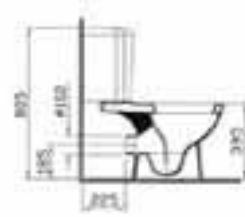

- 6623 Close-coupled WC pan
  £101
- 4232 Corner cistern top flush
  (including fittings)
  £101
- 05 Opal seat,
  Duraplast, universal
  £34

- 6875 Back-to-wall WC pan
  £107
- 05 Opal seat,
  Duraplast, universal
  £34