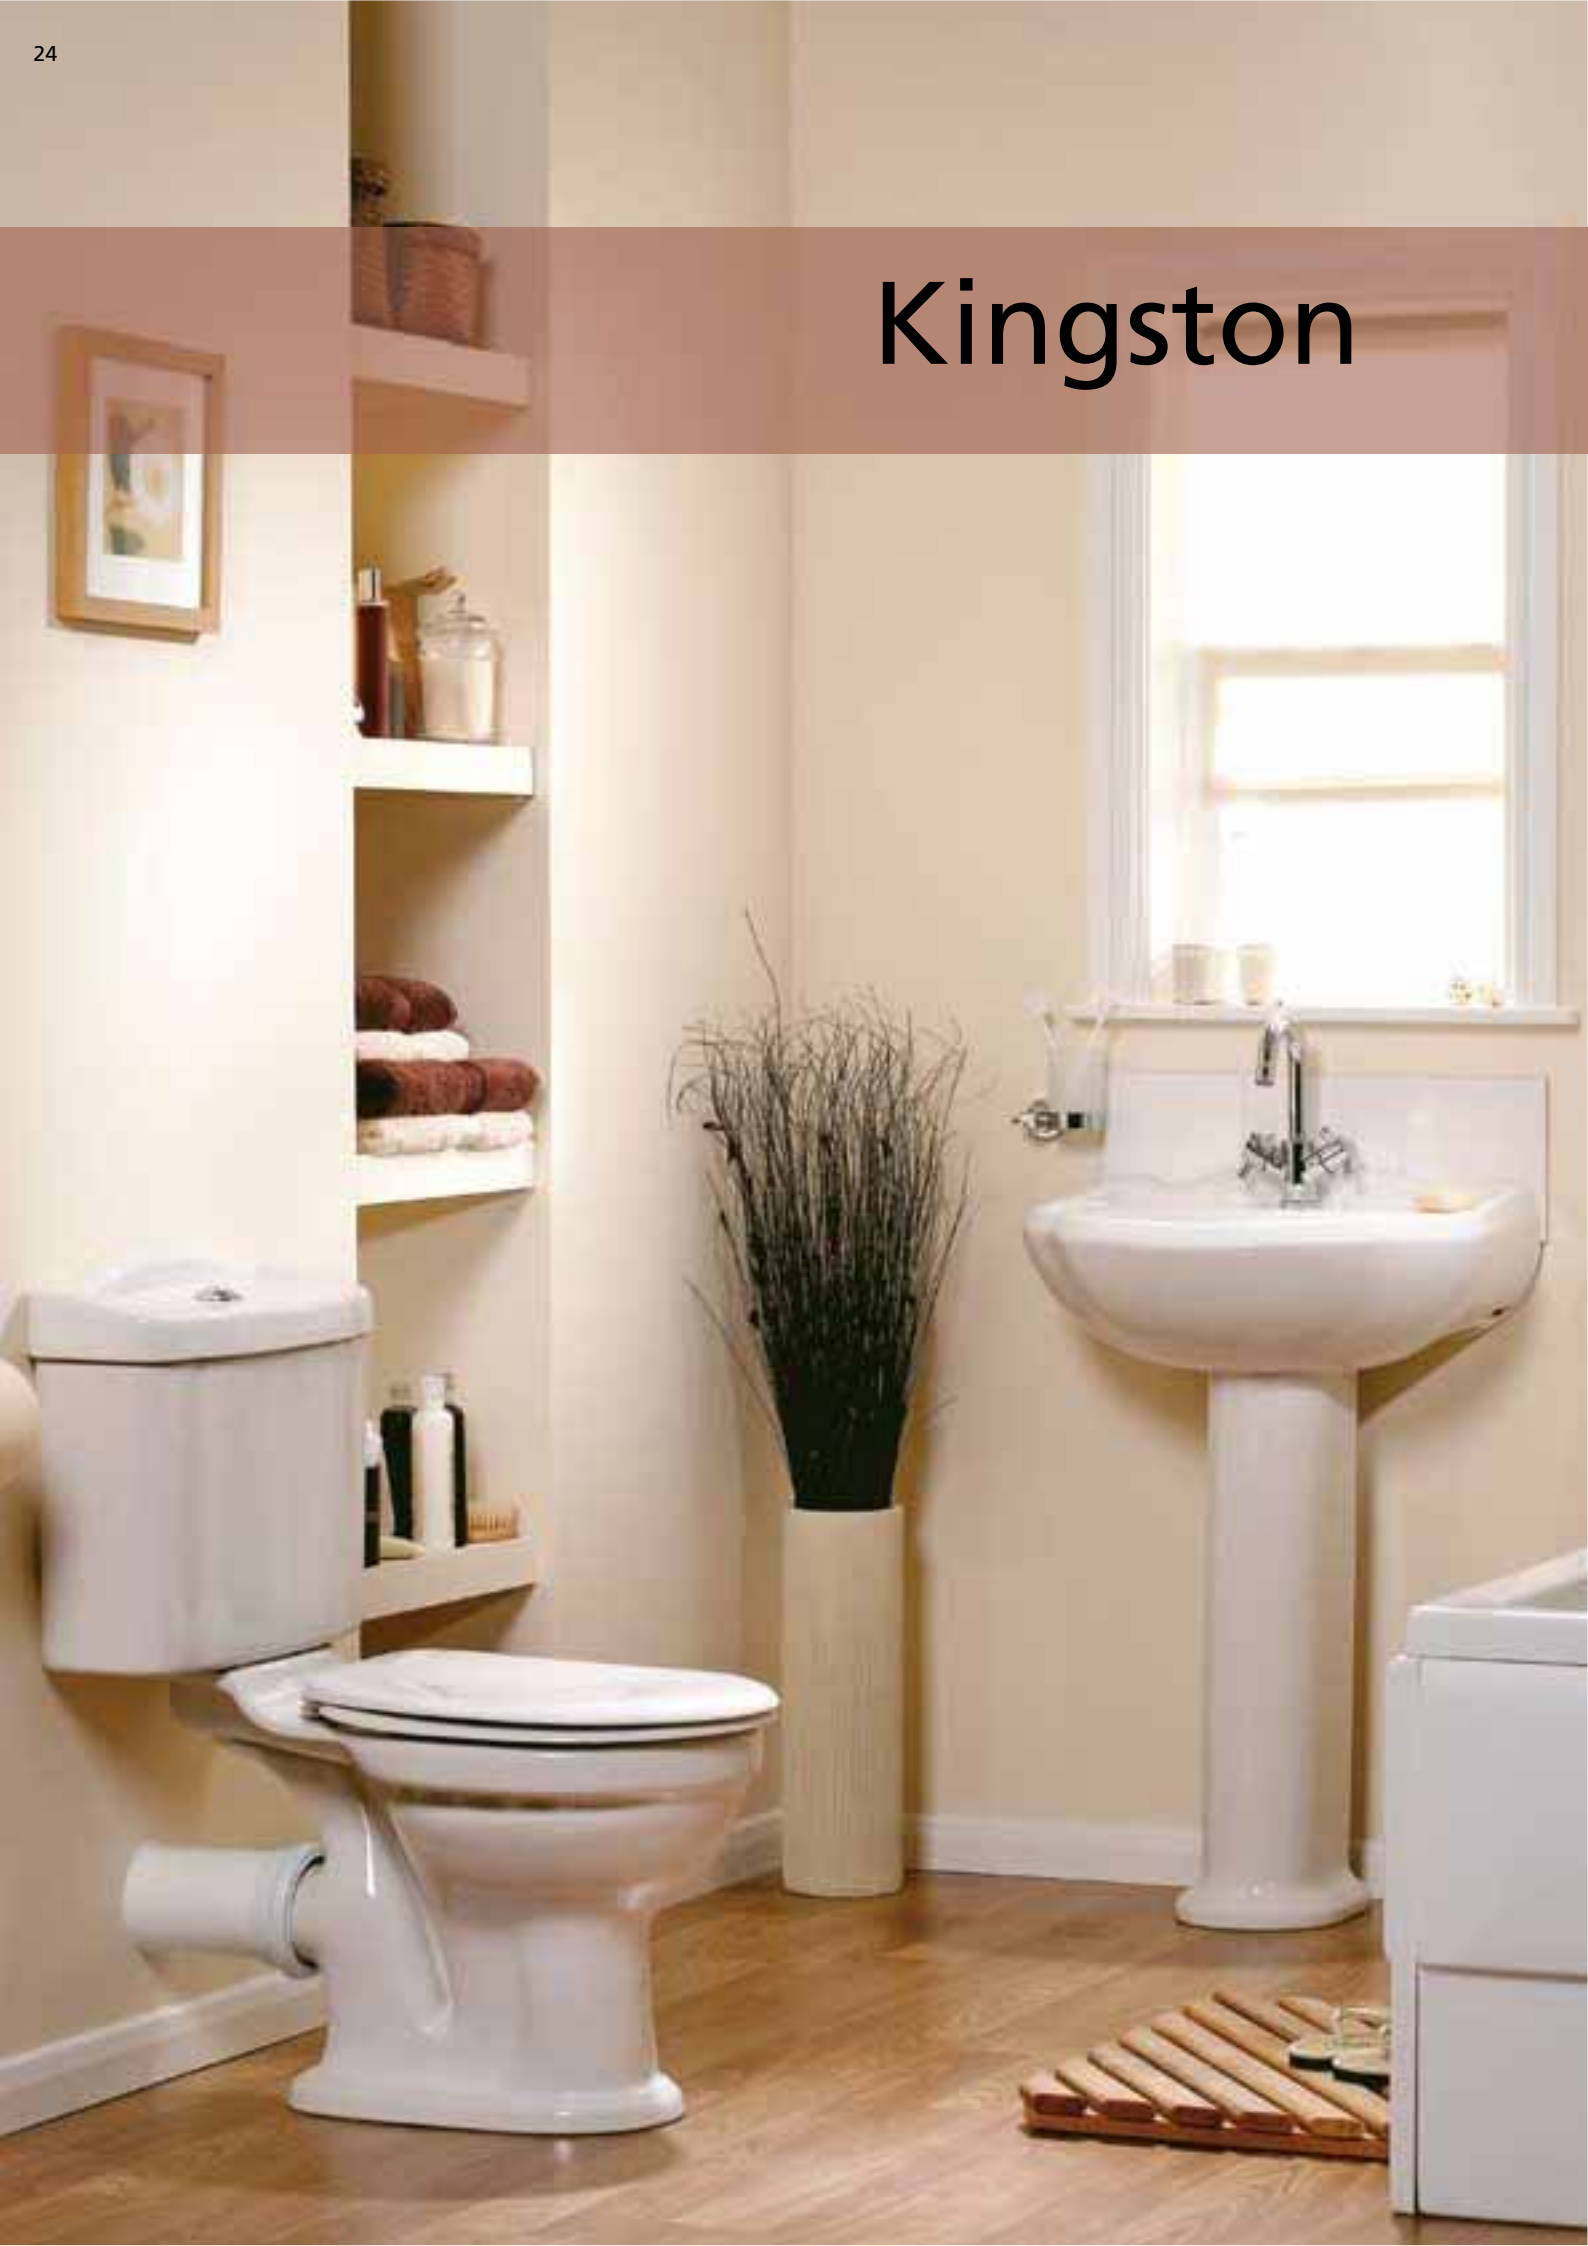

Buckingham 63cm washbasin and full pedestal, close-coupled WC and bidet.

Layton

Layton offers simple yet stylish good looks for any bathroom.

Layton back-to-wall WC pan

Layton 55cm semi-recessed basin

Layton 55cm washbasin and full pedestal and Optima 170cm shower bath RH. Minimax brassware and Slim mirror (horizontal).

Layton

Make the most of a small space with a corner WC and cloakroom basin.

Layton 50cm washbasin and half pedestal

Layton 45cm washbasin and full pedestal

Layton corner WC with corner Optima unit

Layton 50cm cloakroom basin and pedestal, close-coupled WC pan with corner cistern.
Atlas brassware.

Kingston

With options to suit all styles and sizes, the gentle curves give Kingston a charmingly traditional feel.

Kingston 57cm washbasin and full pedestal

Trio bath filler

Kingston close-coupled WC pan and cistern