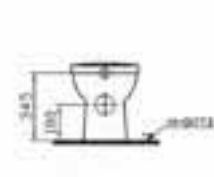

- 5238 Back-to-wall WC pan
  £196
- 48 Seat, Duraplast
  £43