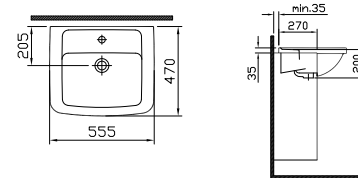

Form 300

5240 45cm Washbasin
£83
5239 Half pedestal, small
£53

5241 55cm Washbasin
£97
5249 Half pedestal, large
£53
5237 Full pedestal
£53