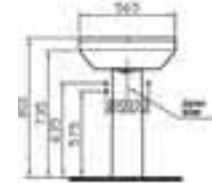

- 5329 80cm Washbasin
£169
- 51860 80cm Oak shelf
£326

- 5306 40cm Corner basin
£73
- 6936 Full pedestal
£39

- 5307 55cm Semi-recessed basin - round
£104

- 5321 Compact WC pan
£167
- 5322 Close-coupled cistern top flush (including fittings)
£104
- 48 Seat
£43