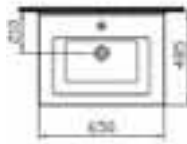

- 5310 60cm Washbasin - rectangular
£94
- 5316 Half pedestal, large
£39
- 6936 Full pedestal
£39

S50

- 5311 65cm Washbasin - rectangular
£94
- 5316 Half pedestal, large
£39
- 6936 Full pedestal
£39

- 5328 65cm Washbasin
£139
- 51858 65cm Oak shelf
£286

- 5329 80cm Washbasin
£169
- 51860 80cm Oak shelf
£326

- 5306 40cm Corner basin
£73
- 6936 Full pedestal
£39

- 5307 55cm Semi-recessed basin - round
£104

- 5321 Compact WC pan
£167
- 5322 Close-coupled cistern top flush (including fittings)
£104
- 48 Seat
£43