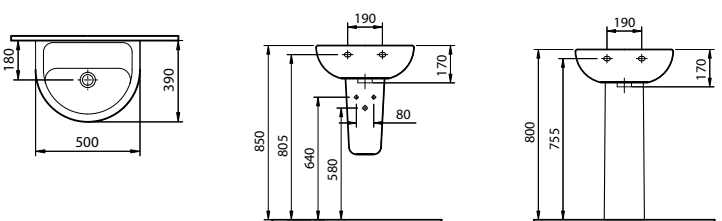

- 5001 50cm Cloakroom washbasin 1 or 2TH
  £48
- 5005 Half pedestal, small
  £39
- 6936 Full pedestal
  £39