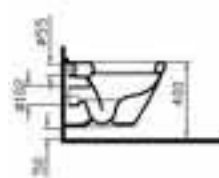

- 5318 52cm Wall-hung WC
  £151
- 48 Seat
  £43