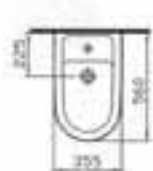

Form 300

- 5226 Close-coupled WC pan
  £171
- 5227 Close-coupled cistern
  top flush (including fittings)
  £106
- 48 Seat, Duraplast
  £43

- 5238 Back-to-wall WC pan
  £196
- 48 Seat, Duraplast
  £43

- 5247 Wall-hung WC pan
  £206
- 48 Seat, Duraplast
  £43

- 5229 Bidet
  £196