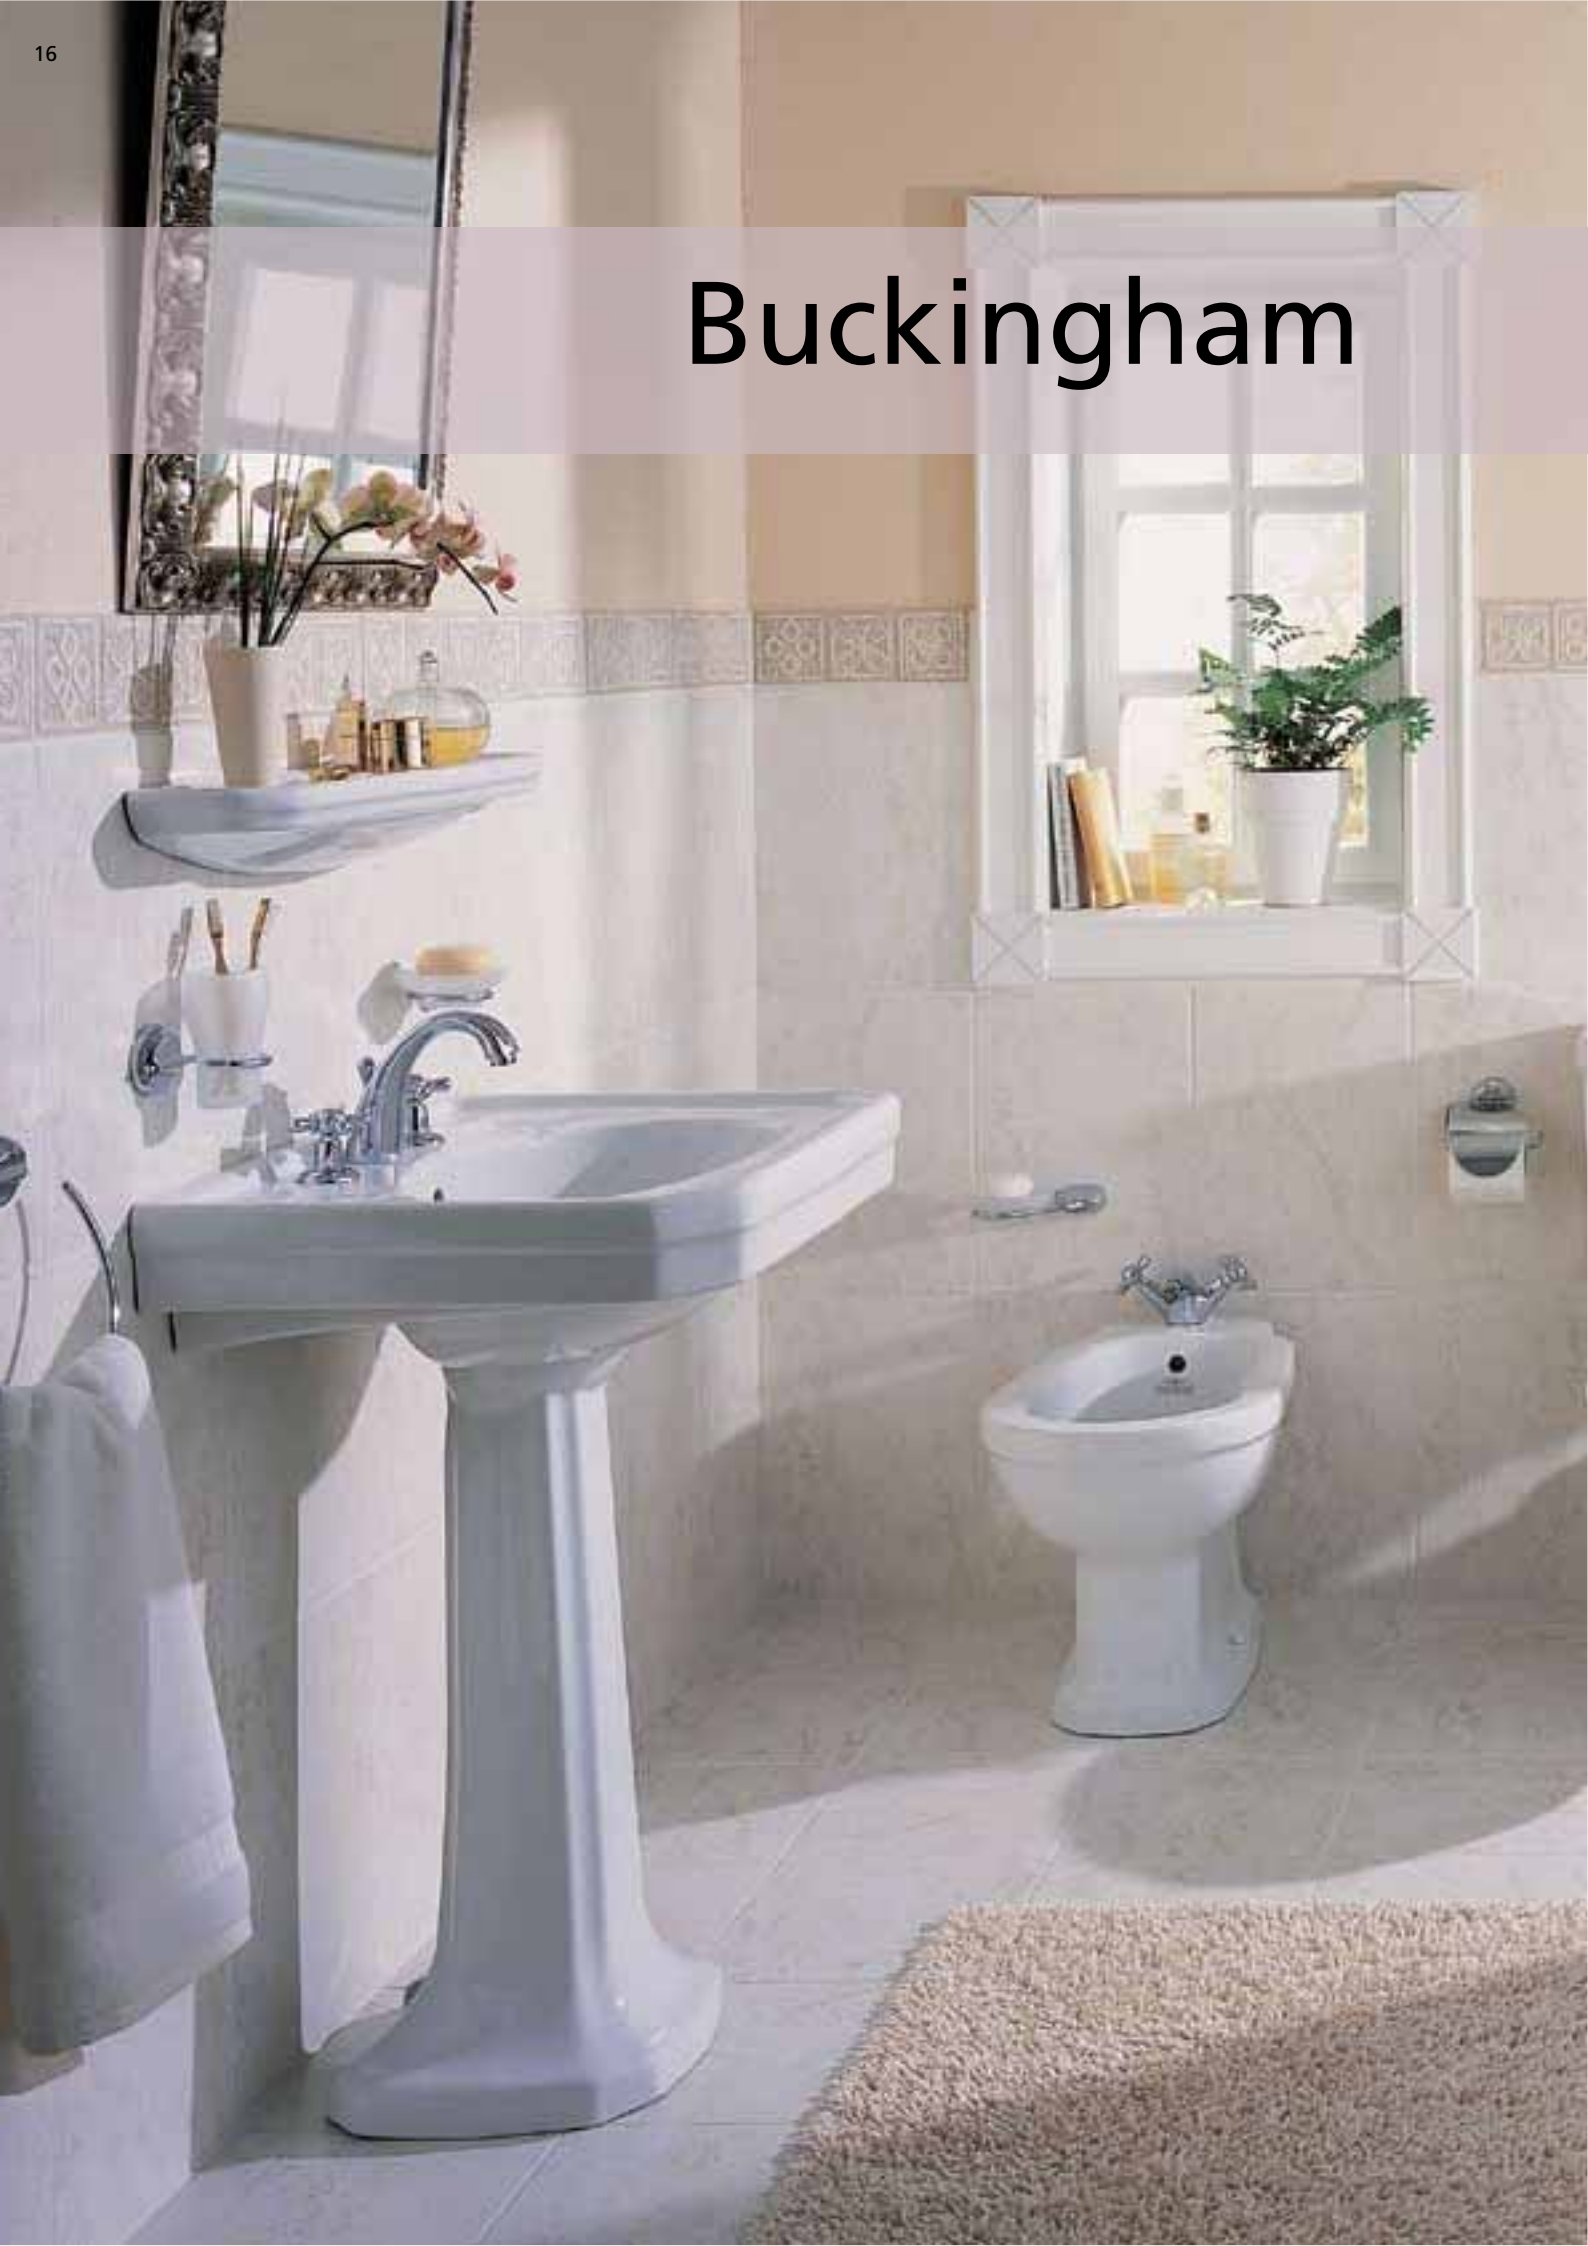

\$50

Designed with bathroom furniture in mind, S50 offers a stylish semi-recessed washbasin and back-to-wall WC.

S50 back-to-wall WC pan

S50 wall-hung WC pan

S50 semi-recessed basin

S50 55cm semi-recessed washbasin and back-to-wall WC pan.
Minimax brassware and accessories, Spiral mirror.

Mia

A minimalist style with a contemporary feel, Mia has stylish appeal.

Mia semi-recessed basin with Cleo brassware

Mia back-to-wall WC pan

Mia 65cm washbasin and full pedestal, close-coupled WC and bidet. Trio brassware.

Buckingham

Elegant and timeless in appeal, Buckingham allows you to create the perfect classic bathroom.

Buckingham 63cm washbasin and full pedestal

Buckingham 50cm washbasin and full pedestal

Buckingham close-coupled WC pan and cistern with side lever

Buckingham 63cm washbasin and full pedestal, close-coupled WC and bidet.

Layton

Layton offers simple yet stylish good looks for any bathroom.

Layton back-to-wall WC pan

Layton 55cm semi-recessed basin

Layton 55cm washbasin and full pedestal and Optima 170cm shower bath RH. Minimax brassware and Slim mirror (horizontal).