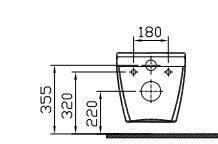

- 5320 48cm Wall-hung WC
  £151
- 57 Seat
  £56