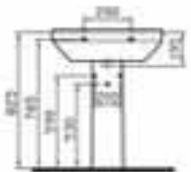

- 5303 65cm Washbasin - round
  £94
- 5316 Half pedestal, large
  £39
- 6936 Full pedestal
  £39