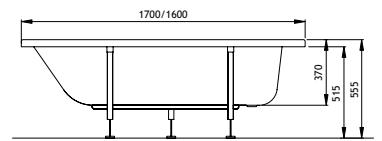

- 50380001000 Berwick bath 170x70cm
  £154
- 50370001000 Berwick bath 160x70cm
  £154
- 59990038000 Leg set
  £19