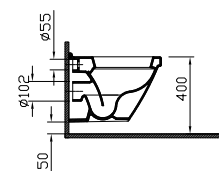

- 5320 48cm Wall-hung WC
  £151
- 57 Seat
  £56