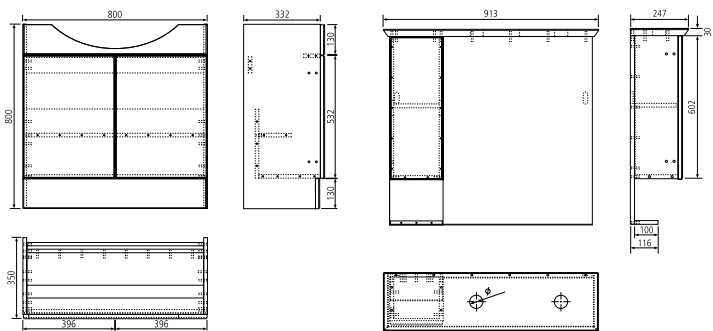

50960 80cm Unit including basin
£426
50946 Mirror, 80cm
£314