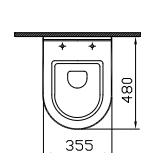

- 5320 48cm Wall-hung WC
  £151
- 57 Seat
  £56