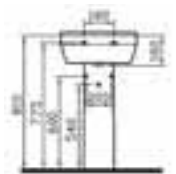

- 5308 45cm Cloakroom washbasin - rectangular
  £73
- 5315 Half pedestal, small
  £39
- 6936 Full pedestal
  £39