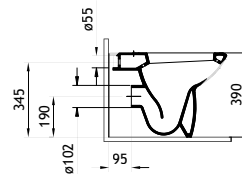

4022 Back-to-wall WC pan
£151
09 Seat, Duraplast
£39

4030 Bidet
£148