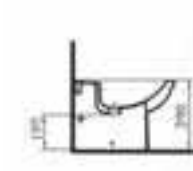

Form 300

- 5226 Close-coupled WC pan
  £171
- 5227 Close-coupled cistern
  top flush (including fittings)
  £106
- 48 Seat, Duraplast
  £43

- 5238 Back-to-wall WC pan
  £196
- 48 Seat, Duraplast
  £43

- 5247 Wall-hung WC pan
  £206
- 48 Seat, Duraplast
  £43

- 5229 Bidet
  £196