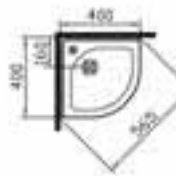

- 5306 40cm Corner basin
  £73
- 6936 Full pedestal
  £39

- 5307 55cm Semi-recessed basin - round
  £104